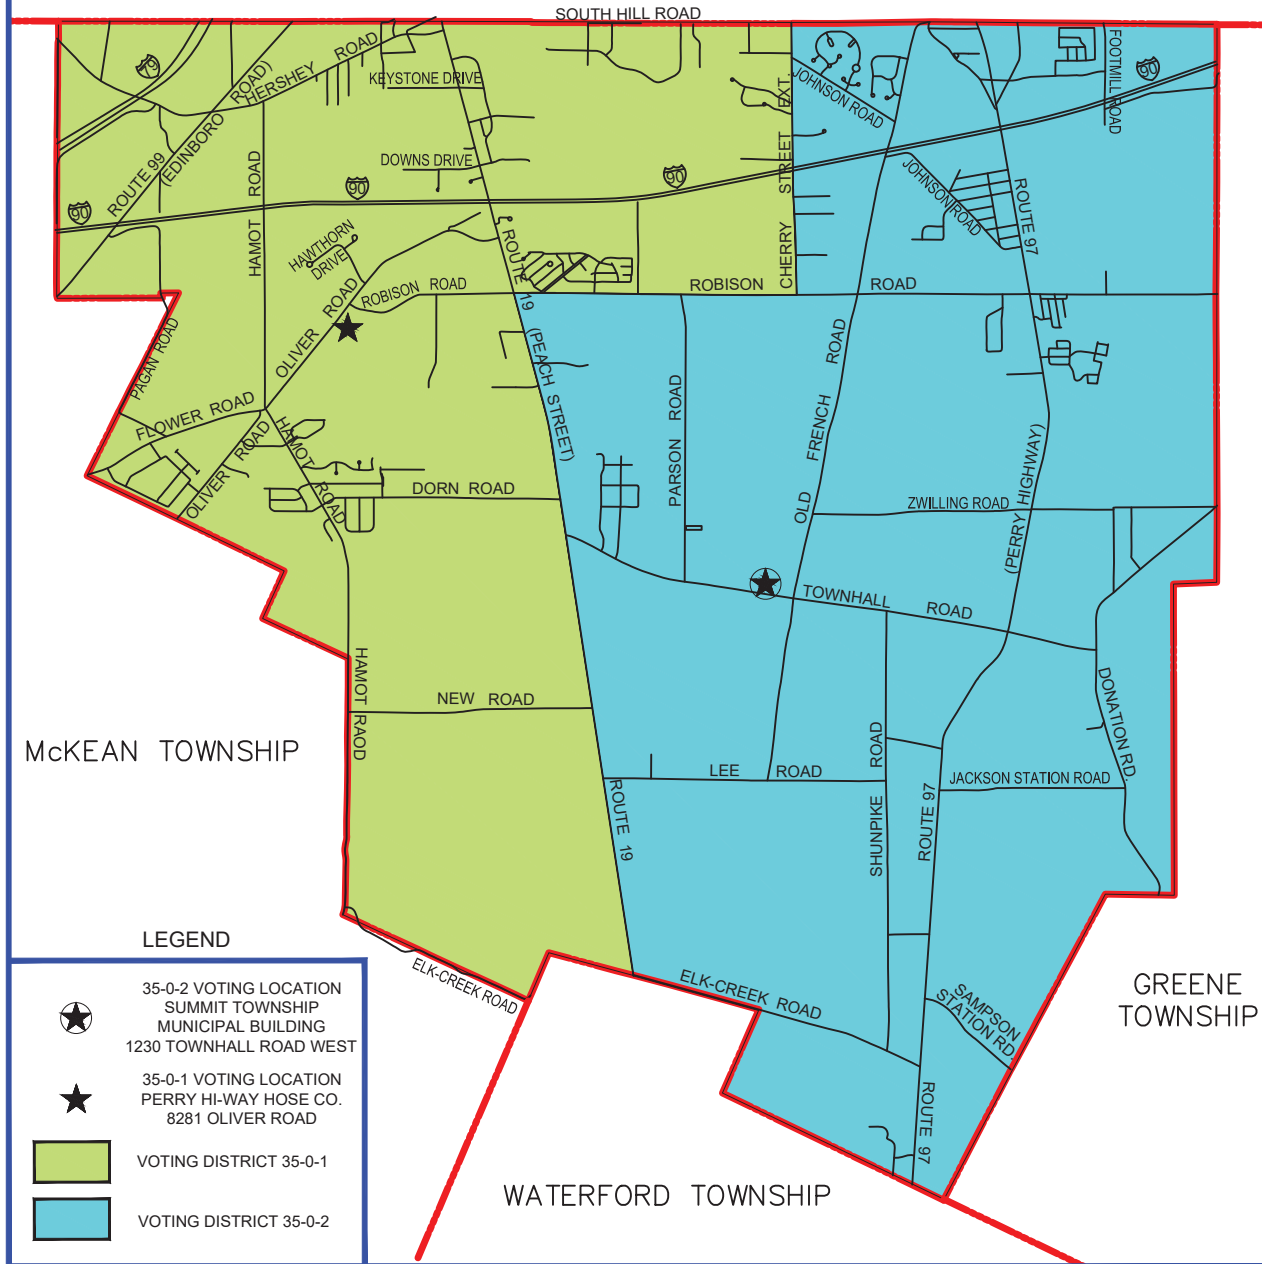

MILLCREEK TOWNSHIP

McKEAN TOWNSHIP

GREENE TOWNSHIP

WATERFORD TOWNSHIP

LEGEND

- 
 35-0-2 VOTING LOCATION
 SUMMIT TOWNSHIP
 MUNICIPAL BUILDING
 1230 TOWNHALL ROAD WEST
- 
 35-0-1 VOTING LOCATION
 PERRY HI-WAY HOSE CO.
 8281 OLIVER ROAD
- 
 VOTING DISTRICT 35-0-1
- 
 VOTING DISTRICT 35-0-2

SUMMIT TOWNSHIP STREET AND VOTING DISTRICT MAP

SCALE: 1"=5000'